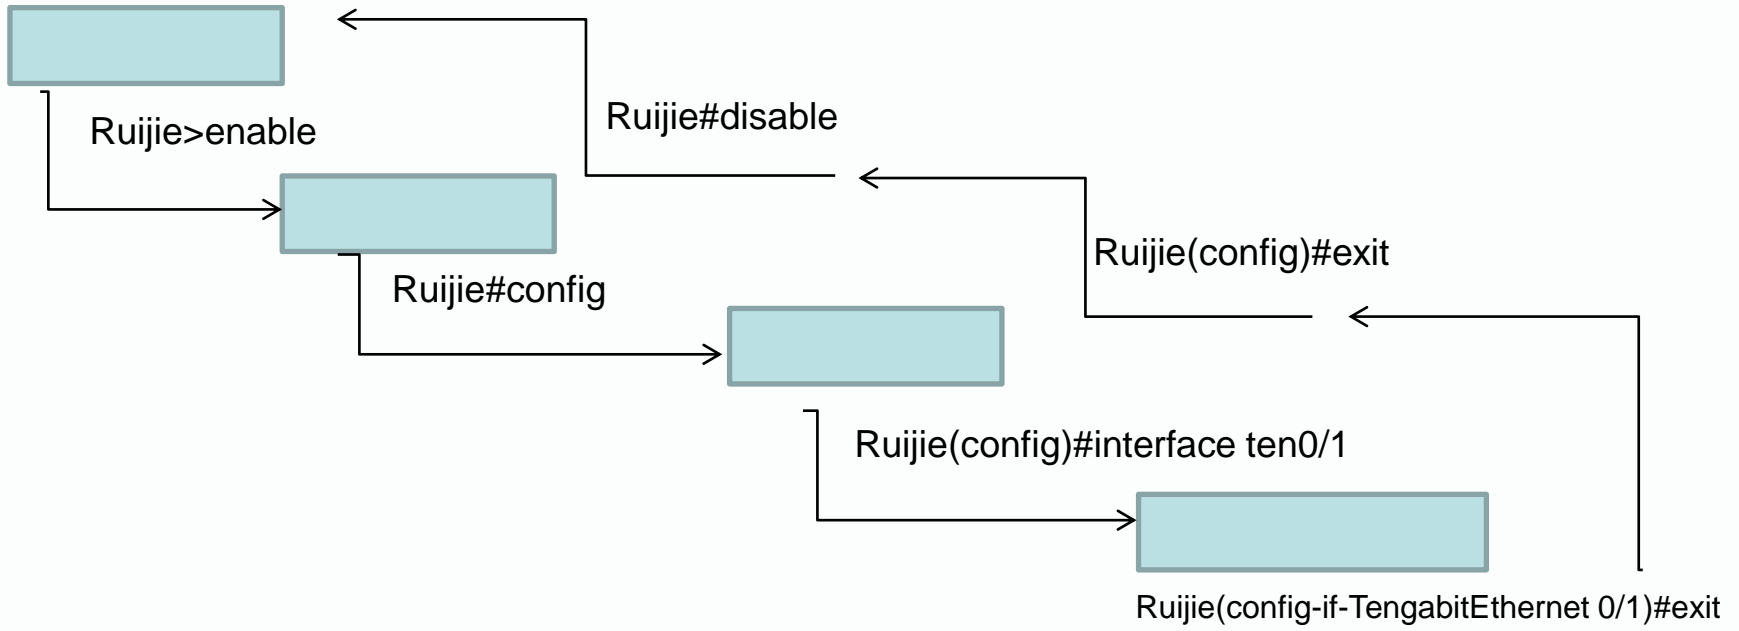

3-4

*Jan 24 10:17:10: %DEVICE-5-CHANGED: Device SXXXX changed state to up.
Ruijie>*Jan 28 10:20:12: %SYS-5-COLDSTART: System coldstart.

I

Ruijie> CLI // :

CLI

Web

4

4